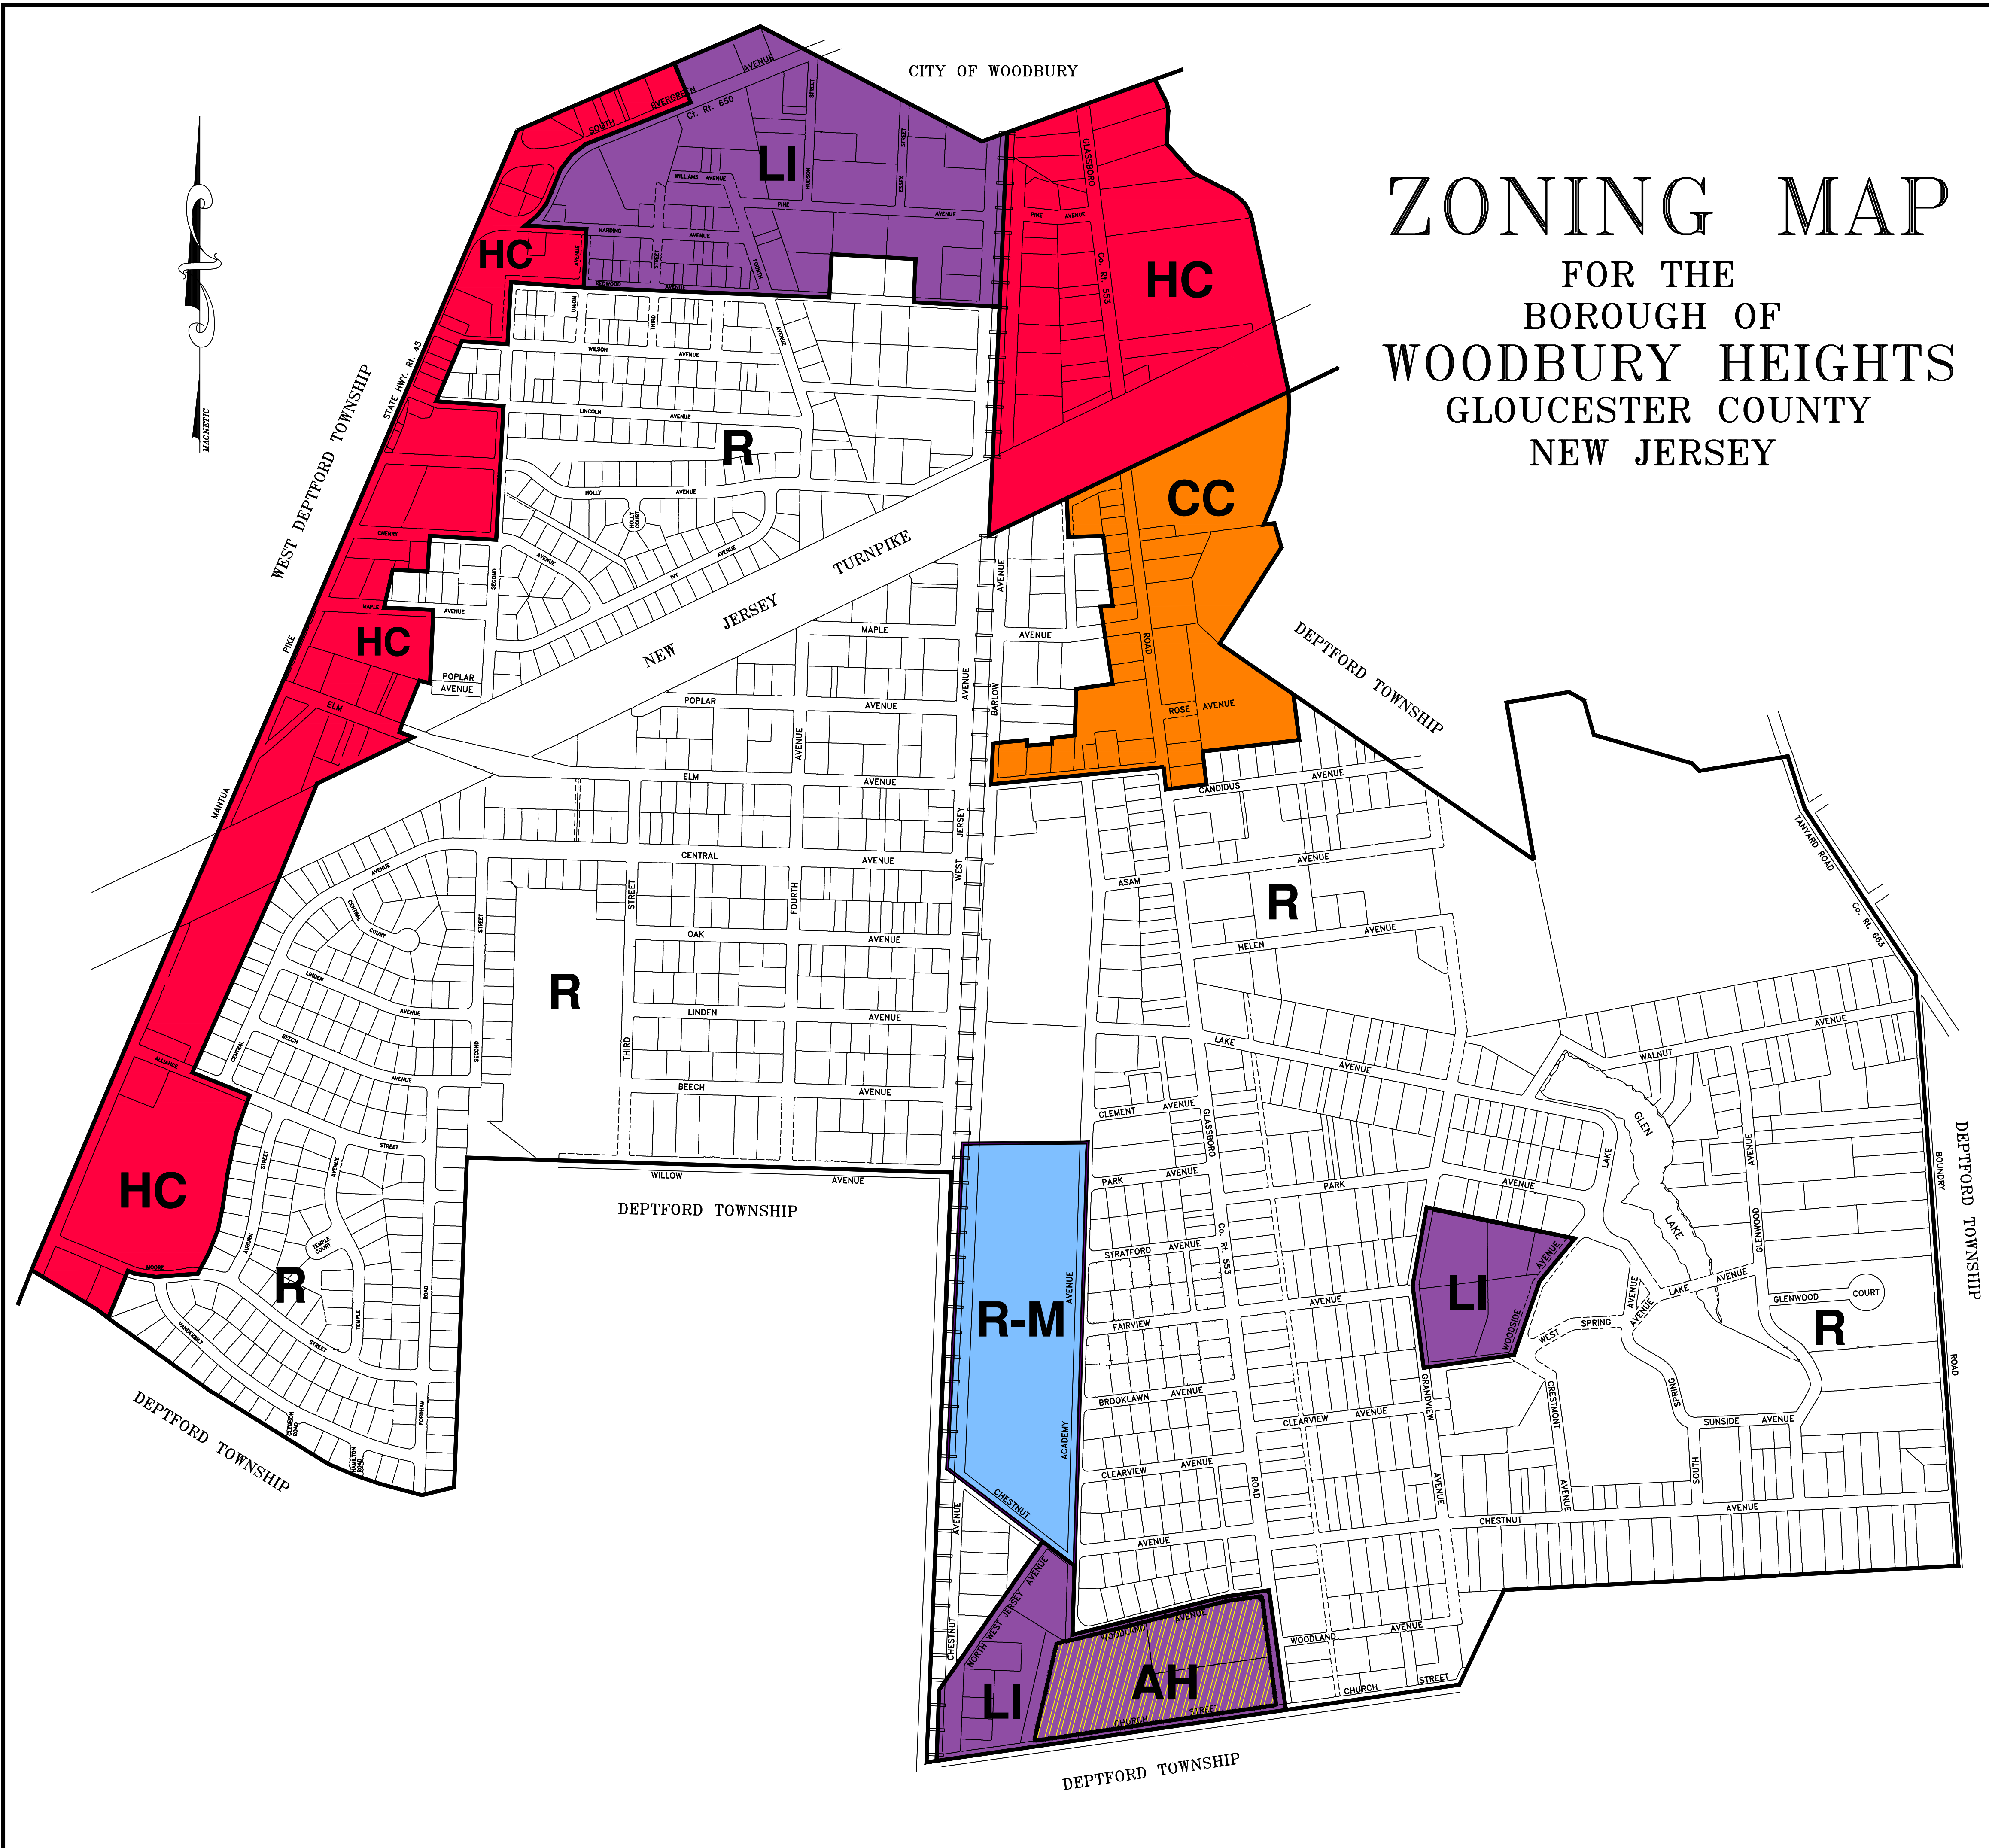

ZONING MAP

FOR THE
BOROUGH OF
WOODBURY HEIGHTS
GLOUCESTER COUNTY
NEW JERSEY

REVISIONS			
No.	DATE	DESCRIPTION	BY
01.	02/06/07	REVISED TO REFLECT THE R-A ZONE	WIL
02.	05/07/12	REVISED THE R-A ZONE TO THE RM ZONE	DJP/MRB
03.	06/21/22	ADDED THE AH ZONE TO THE LI ZONE	DJP/MRB

ZONING MAP DISTRICT AREAS

- R** Residential
- CC** Community Commercial
- HC** Highway Commercial
- LI** Limited Industrial
- R-M** Residential Multifamily District
- AH** Affordable Housing Overlay District